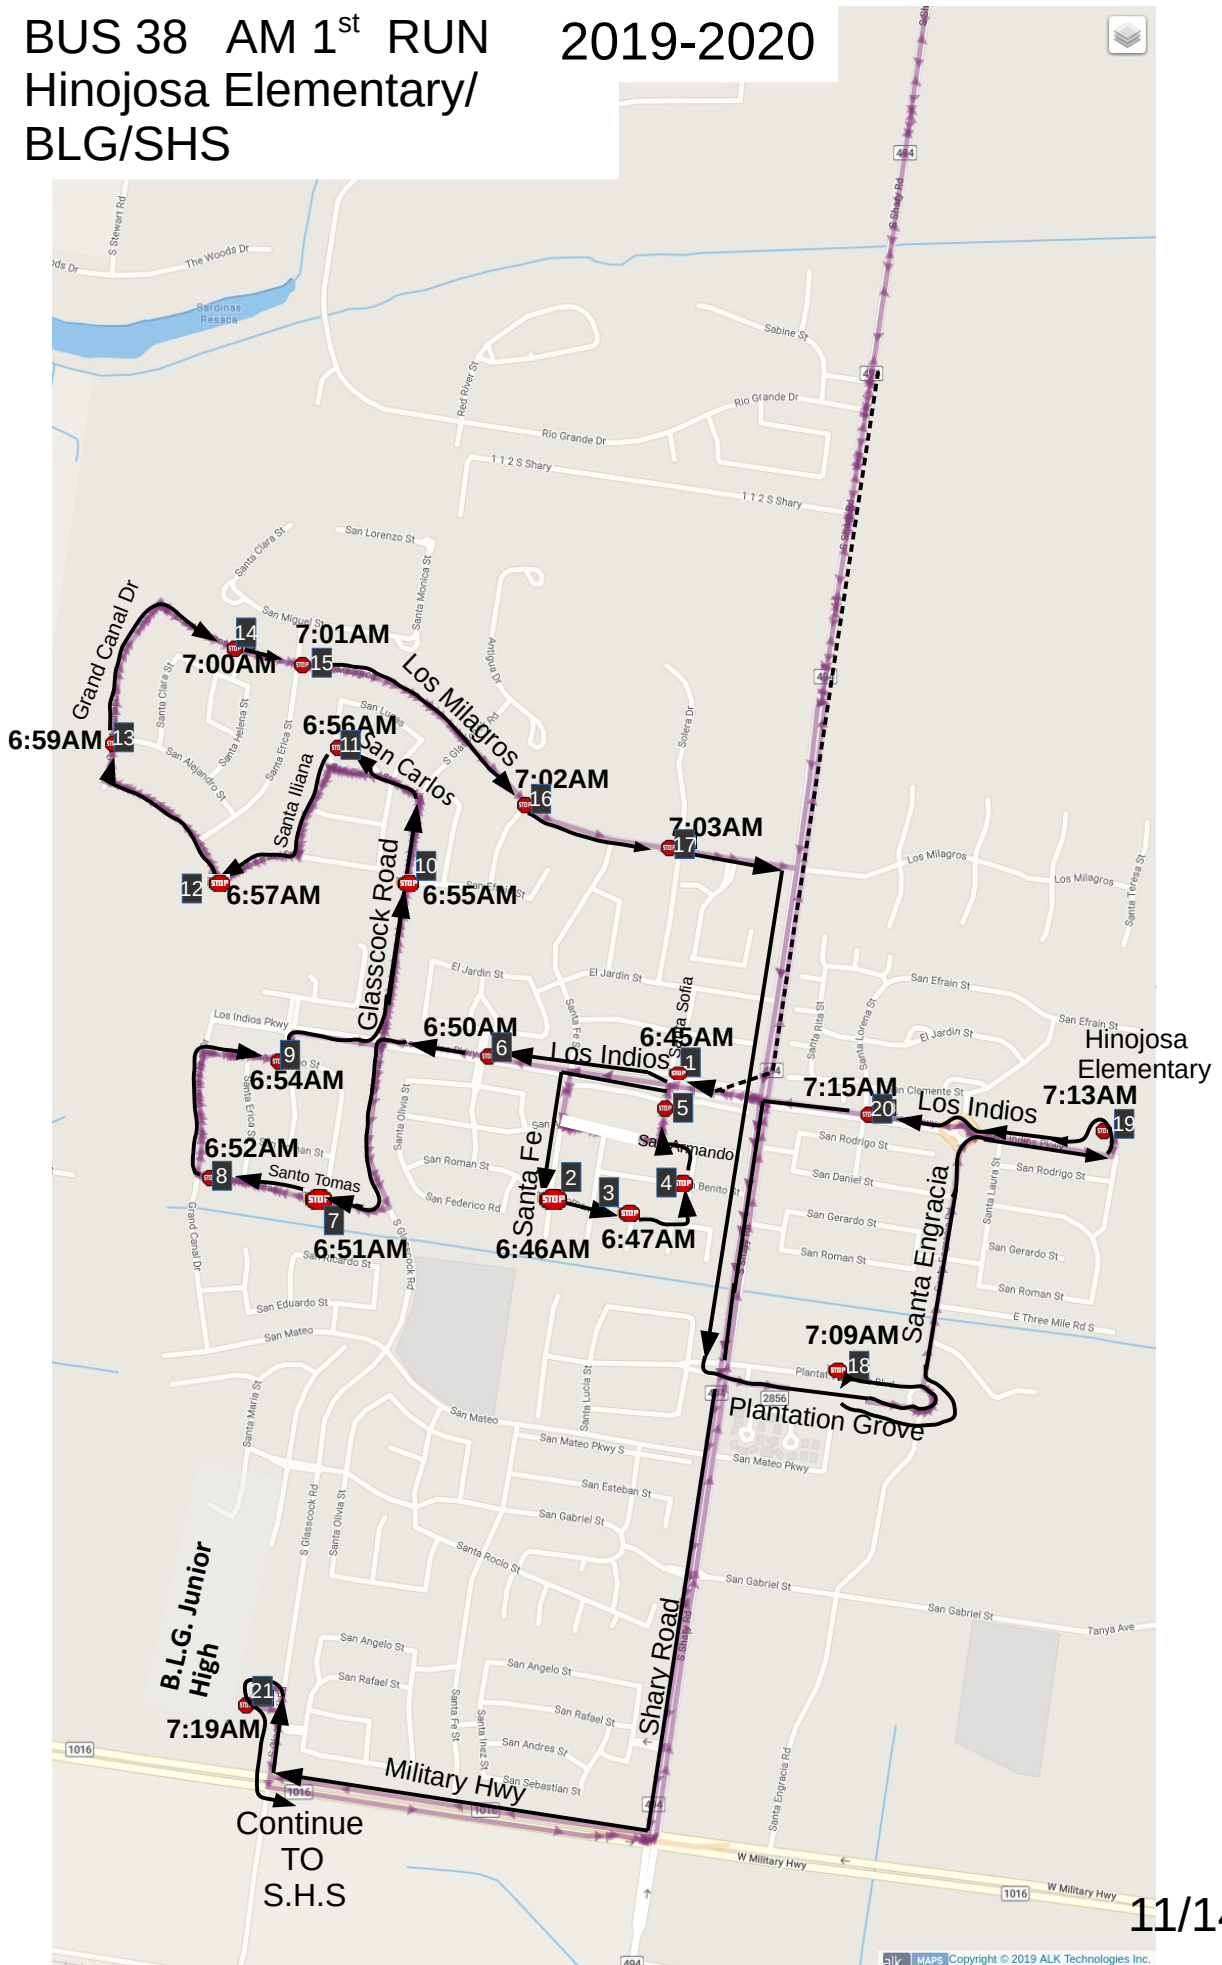

BUS 38 AM 1st RUN 2019-2020

Hinojosa Elementary/ BLG/SHS

11/14/19